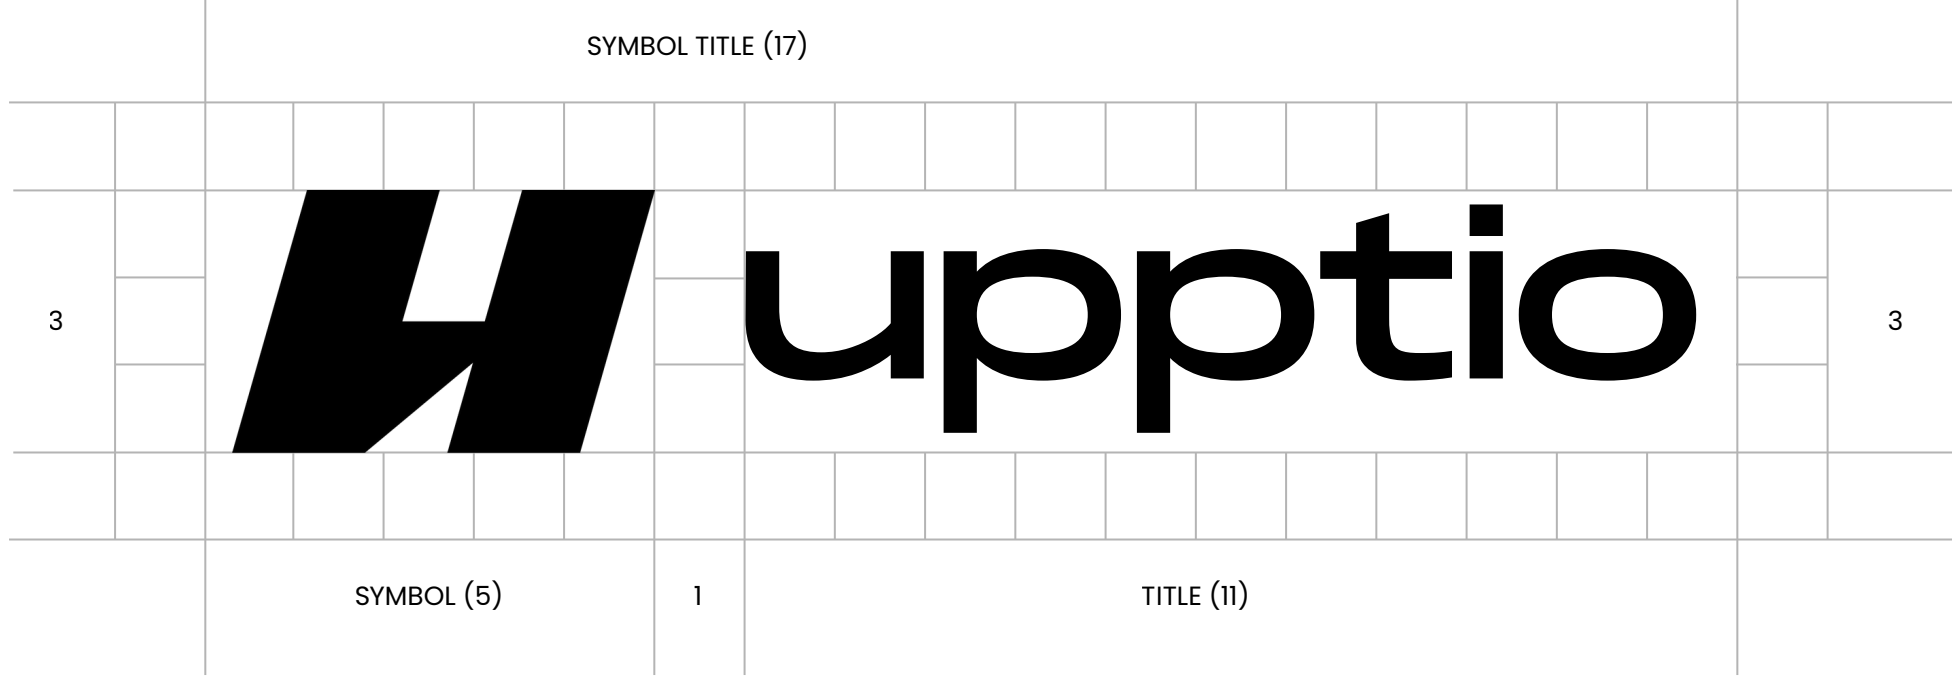

SYMBOL STRUCTURE

evakee
Be the Brand